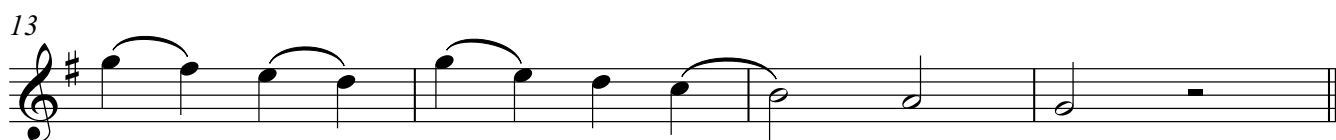

Oh Du Fröhliche

Musical score for the first system of 'Oh Du Fröhliche'. The score is in 4/4 time and G major. It features four staves: Klarinette 1, Klarinette 2, Altsaxophon 1, and Altsaxophon 2. The first five measures show the instruments playing a melodic line. In the sixth measure, the Altsaxophon 1 part has the instruction 'denk an FIS' written above it.

Musical score for the second system of 'Oh Du Fröhliche', starting at measure 7. The score continues with the four instruments: Kl. 1, Kl. 2, Asax. 1, and Asax. 2. The melodic line continues across the measures.

Musical score for the third system of 'Oh Du Fröhliche', starting at measure 12. The score continues with the four instruments: Kl. 1, Kl. 2, Asax. 1, and Asax. 2. The melodic line continues across the measures.

Klarinette 1

Oh Du Fröhliche

Klarinette 2

Oh Du Fröhliche

Altsaxophon 1

Oh Du Fröhliche

Altsaxophon 2

Oh Du Fröhliche